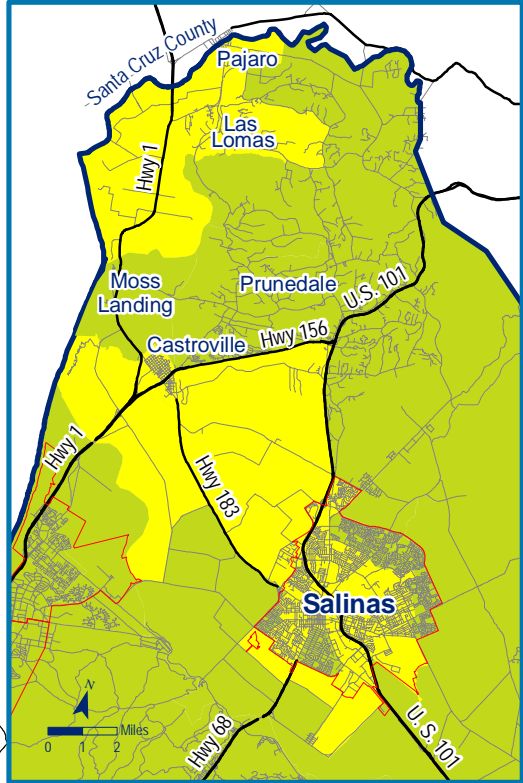

Targeted Employment Area

County of Monterey

- Monterey County
- Targeted Employment Area
- City

prepared by:
City of Salinas, Information Systems
May 2009

Economic Development
65 W Alisal Street Salinas, California 93901
(831) 758-7408

Map Inset